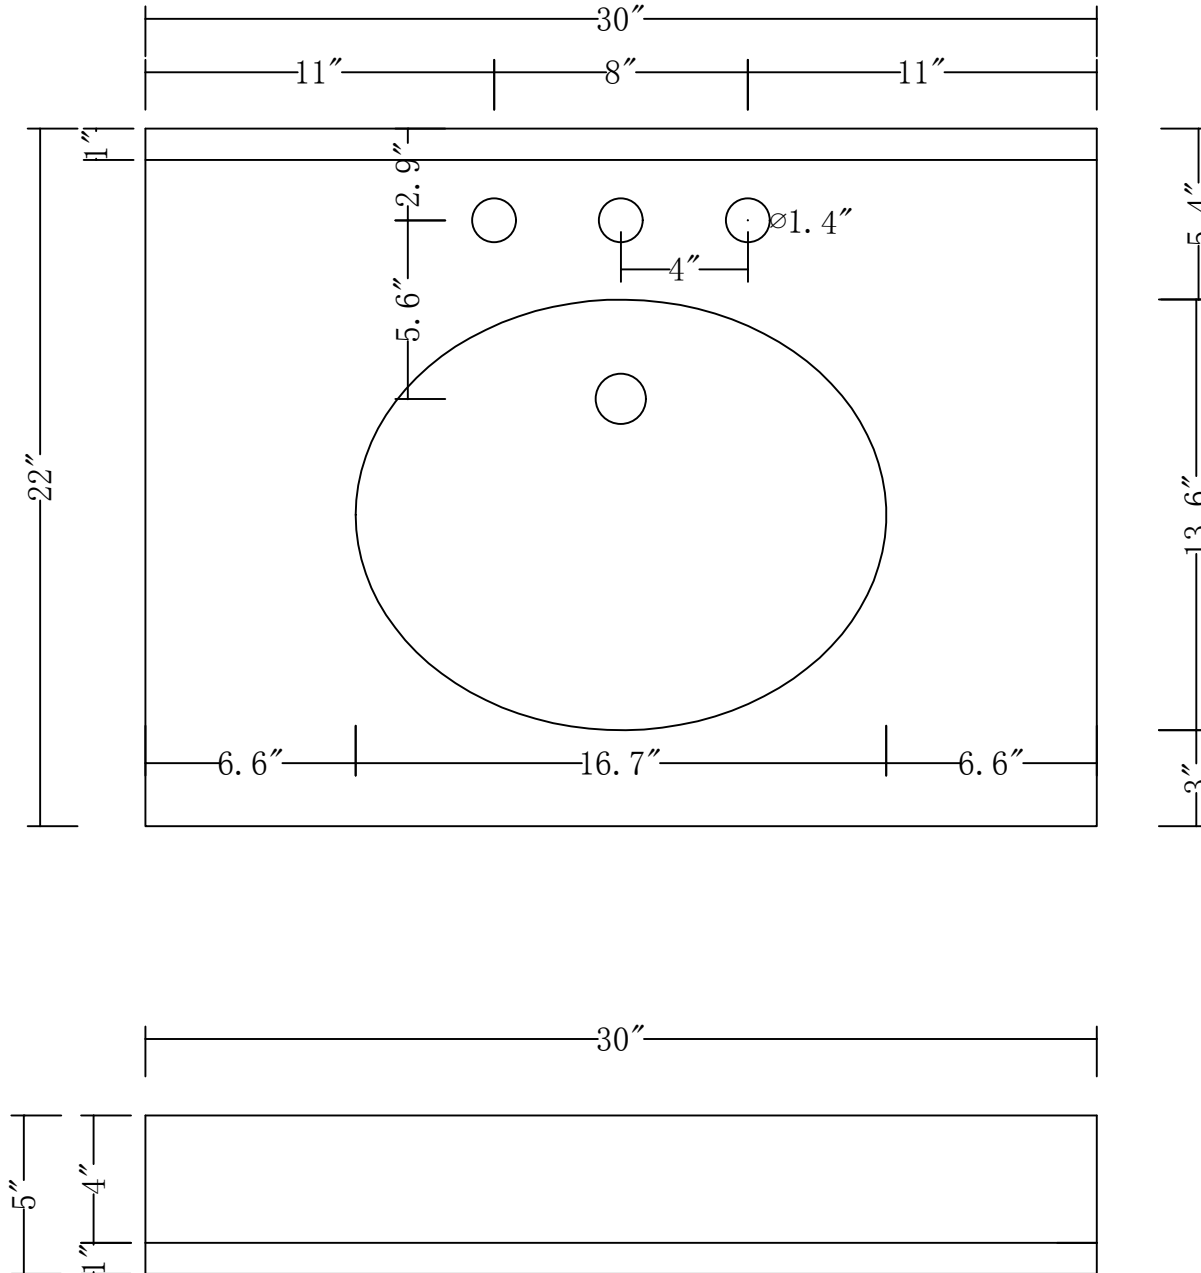

MODEL: ABERDEEN30

MODEL: ABERDEEN30

MODEL: ABERDEEN30

MODEL: PAISLEY-M-2436